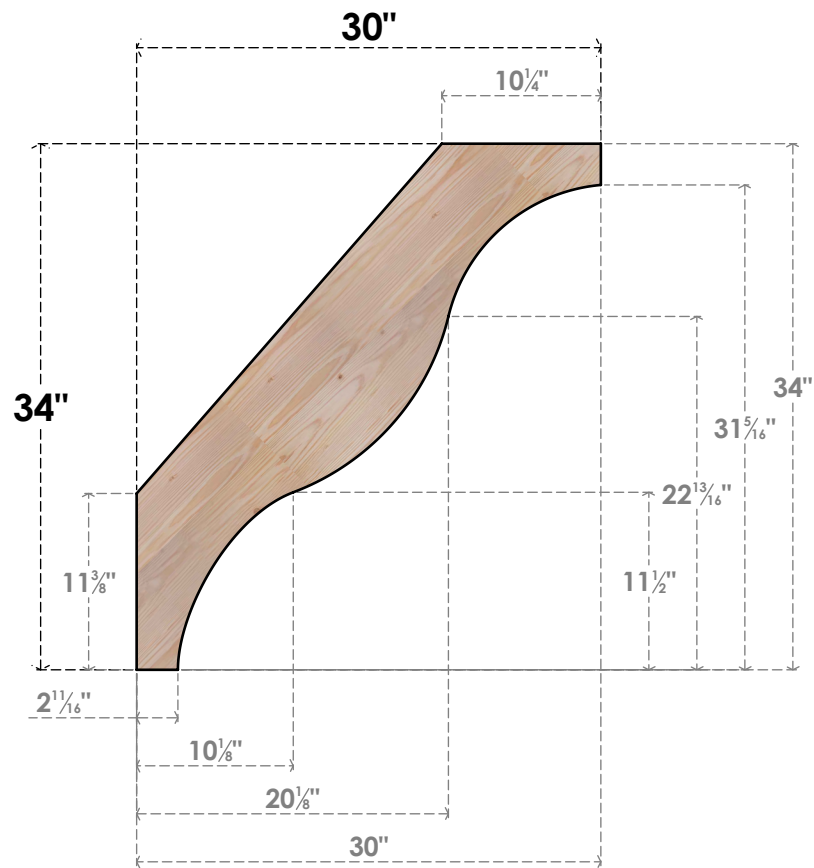

BRC04X30X34FST00SDF

3 1/2"W X 30"D X 34"H FUNSTON SMOOTH BRACE, DOUGLAS FIR

SIDE

FRONT

EKENA MILLWORK
 2300 WEST MAIN ST.
 CLARKSVILLE, TX 75426
 TOLL FREE: 866-607-0453
 WWW.EKENAMILLWORK.COM

NOTES

1. INSTALLATION TO BE COMPLETED IN ACCORDANCE WITH MANUFACTURER'S SPECIFICATIONS.
2. DRAWING MAY NOT BE TO SCALE
3. THIS DRAWING IS INTENDED FOR DESIGN AND PLANNING PURPOSES ONLY.
4. ALL INFORMATION CONTAINED HEREIN WAS CURRENT AT THE TIME OF DEVELOPMENT BUT MUST BE REVIEWED AND APPROVED BY THE PRODUCT MANUFACTURER TO BE CONSIDERED ACCURATE.
5. PRODUCTS ARE NOT KILN DRIED. THIS ITEM IS UNIQUE AND WILL CONTAIN THE NATURAL VARIATIONS THAT THE WOOD SPECIES OFFERS. THIS MAY RESULT IN VARIATIONS UP TO 1/4"