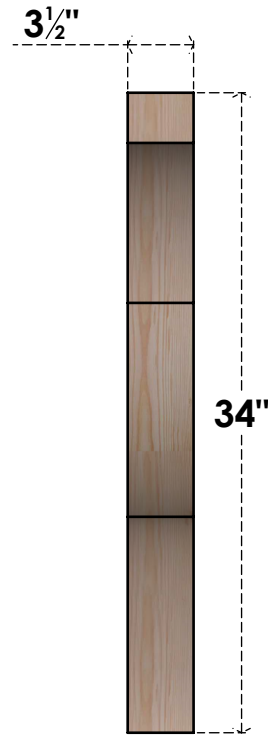

BRC04X30X34FST00SDF

3 1/2"W X 30"D X 34"H FUNSTON SMOOTH BRACE, DOUGLAS FIR

SIDE

FRONT

EKENA MILLWORK
 2300 WEST MAIN ST.
 CLARKSVILLE, TX 75426
 TOLL FREE: 866-607-0453
 WWW.EKENAMILLWORK.COM

NOTES

1. INSTALLATION TO BE COMPLETED IN ACCORDANCE WITH MANUFACTURER'S SPECIFICATIONS.
2. DRAWING MAY NOT BE TO SCALE
3. THIS DRAWING IS INTENDED FOR DESIGN AND PLANNING PURPOSES ONLY.
4. ALL INFORMATION CONTAINED HEREIN WAS CURRENT AT THE TIME OF DEVELOPMENT BUT MUST BE REVIEWED AND APPROVED BY THE PRODUCT MANUFACTURER TO BE CONSIDERED ACCURATE.
5. PRODUCTS ARE NOT KILN DRIED. THIS ITEM IS UNIQUE AND WILL CONTAIN THE NATURAL VARIATIONS THAT THE WOOD SPECIES OFFERS. THIS MAY RESULT IN VARIATIONS UP TO 1/4"